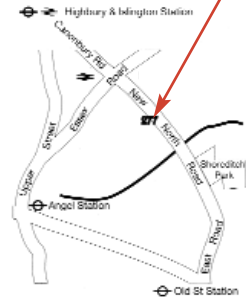

Dear architecture enthusiasts,

Stunionorth is opening its doors on Saturday, 18th September 2010 to take part in Open House. Come and join us between 10am and 5pm for a tour of a cutting edge, multi-disciplinary creative enterprise, a glass of bubbly, some cool jazz and a chat about architecture. On show are a collection of recent models, drawings, photographs and prototypes of our projects in Waltham Forest, Islington, Camden and Tower Hamlets. See also www.londonopenhouse.org.

JAN KATTEIN ARCHITECTS

Jan Kattein Architects
Stunionorth
277 New North Road
London N1 7AA
020 7704 0604

by rail: essex road station
by tube: angel station
by bus: 21, 144, 271